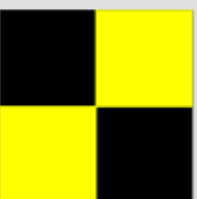

RC

yellow

class flags (3)

P (prep)

blue

X (ind recall)

FS (gen recall)

L (within hail)